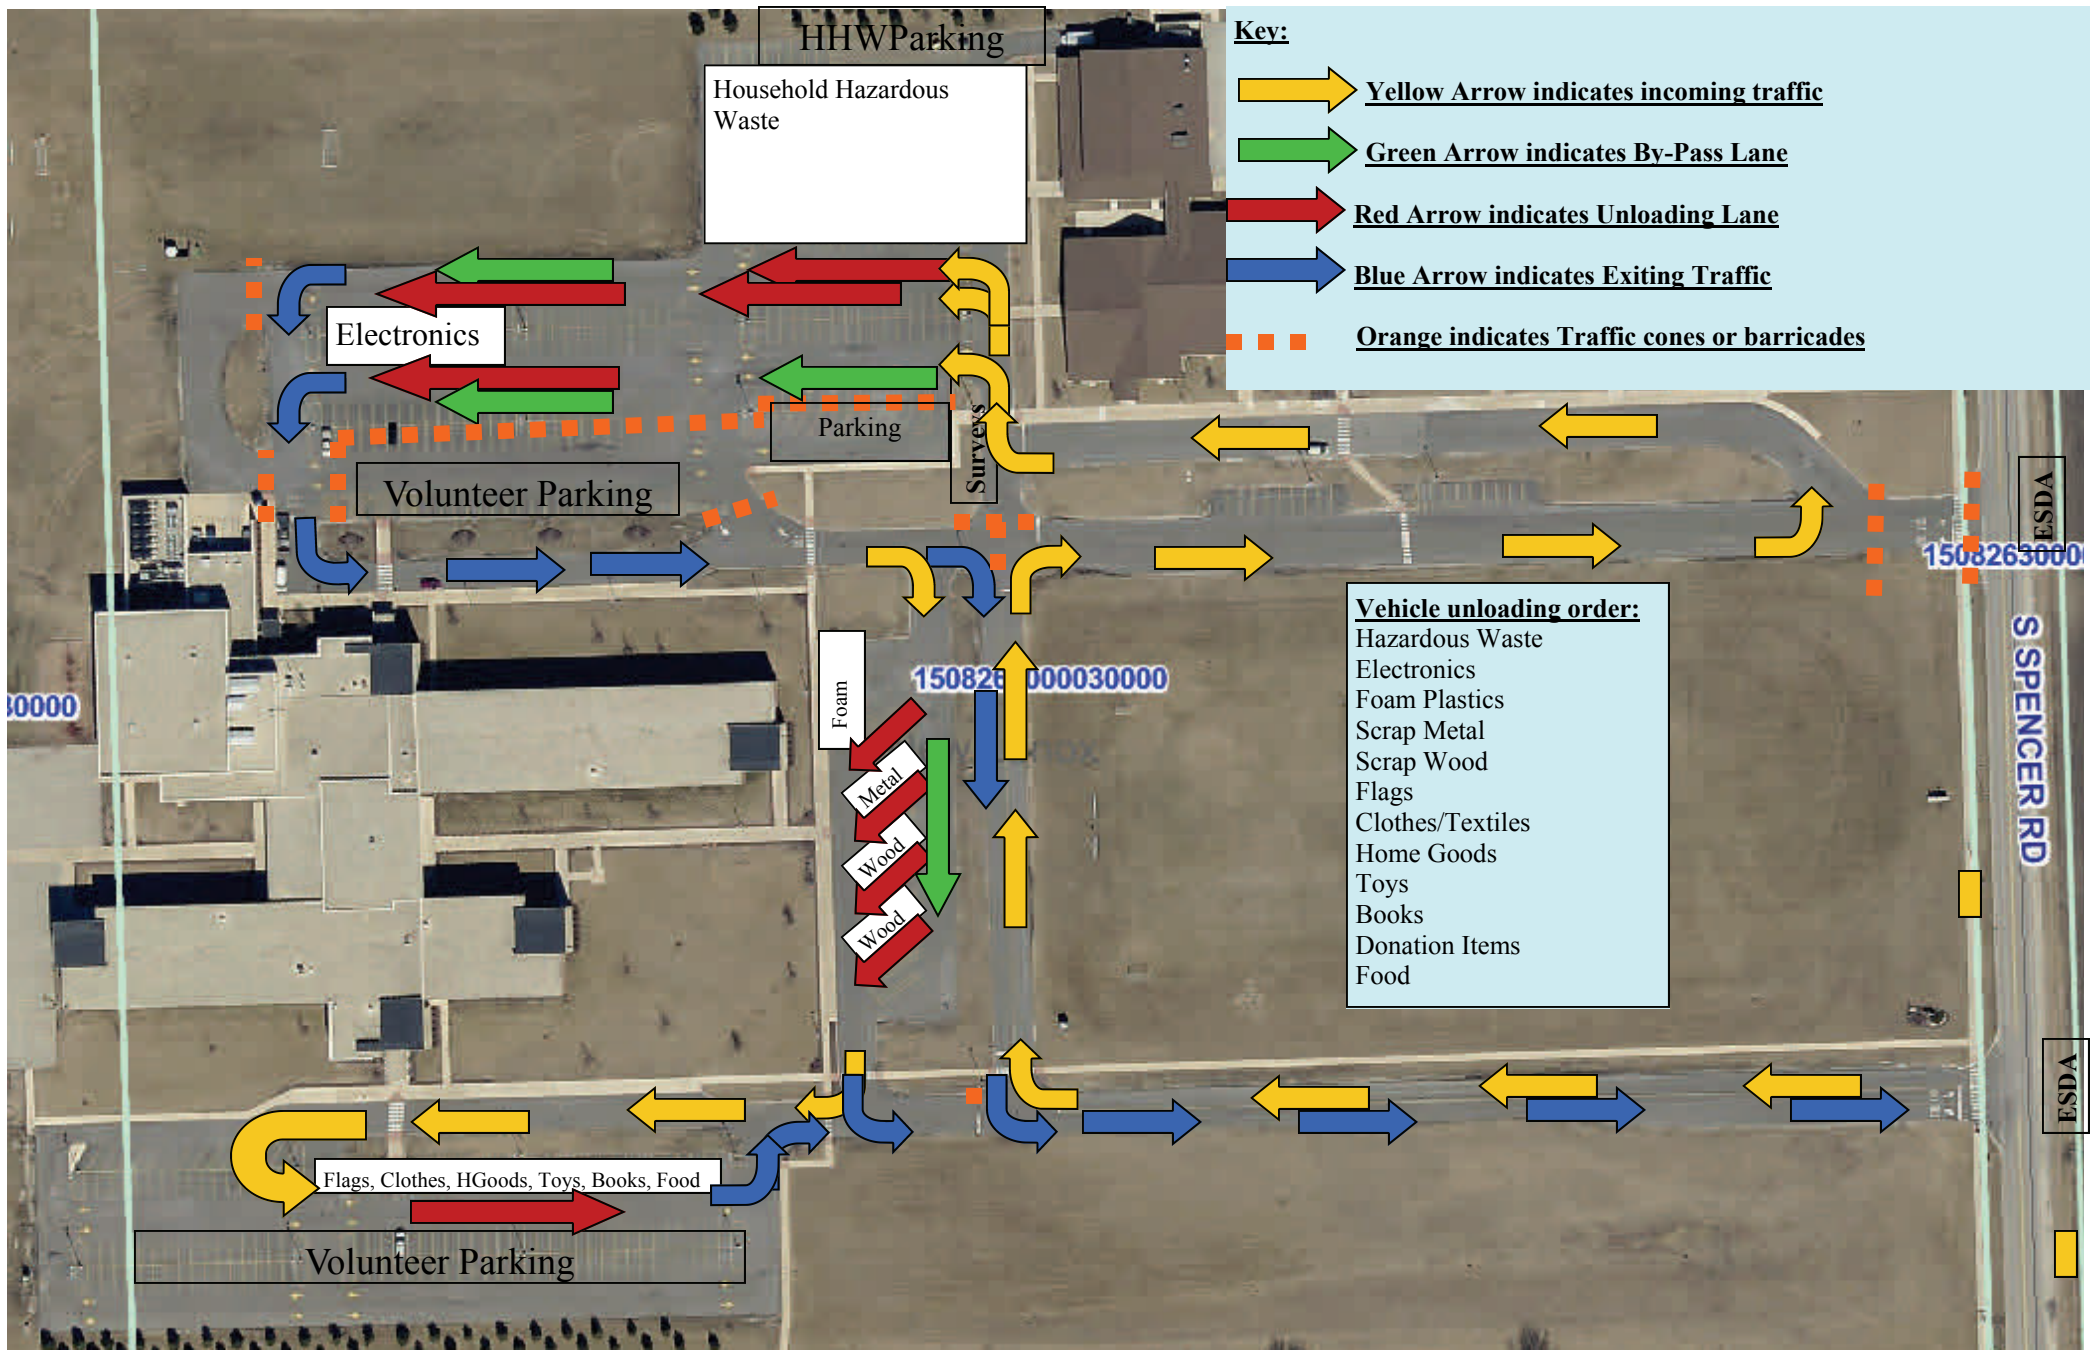

# Sharefest Traffic Layout, September 9th, 2017, New Lenox

**Key:**

- Yellow Arrow indicates incoming traffic**
- Green Arrow indicates By-Pass Lane**
- Red Arrow indicates Unloading Lane**
- Blue Arrow indicates Exiting Traffic**
- Orange indicates Traffic cones or barricades**

- Vehicle unloading order:**
- Hazardous Waste
  - Electronics
  - Foam Plastics
  - Scrap Metal
  - Scrap Wood
  - Flags
  - Clothes/Textiles
  - Home Goods
  - Toys
  - Books
  - Donation Items
  - Food